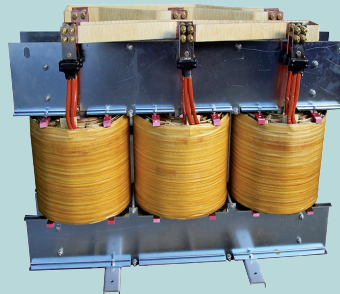

MINE INDUSTRY

Reactors for starting motors
Current Limiting Reactors
Converter transformers
Power transformers

TRANSFORMERS

- Safety, isolating and control single-phase transformers from 10VA to 40kVA, special power on request
- Dry-type LV-LV three phase impregnated or cast-resin power transformers from 1kVA to 2000kVA
- MV-LV single/three phase distribution, excitation, earthing transformers up to 3150kVA class 24kV
- Three/single phase with dispersed flux, LV-LV with high insulation, autotransformers for starting motors
- For wind power and photovoltaic plants, shelters for telecommunications
- For railway, substation and rolling

STABILIZERS

- Electrodynamic type, single/three phase for balanced/unbalanced loads up to 600kVA

REACTORS

- Smoothing, starting motors, for limiting short circuit current

SPECIAL PRODUCTS

- AC-AC and AC-DC suppliers
- UPS, rescuers, battery charges
- Harmonic filters